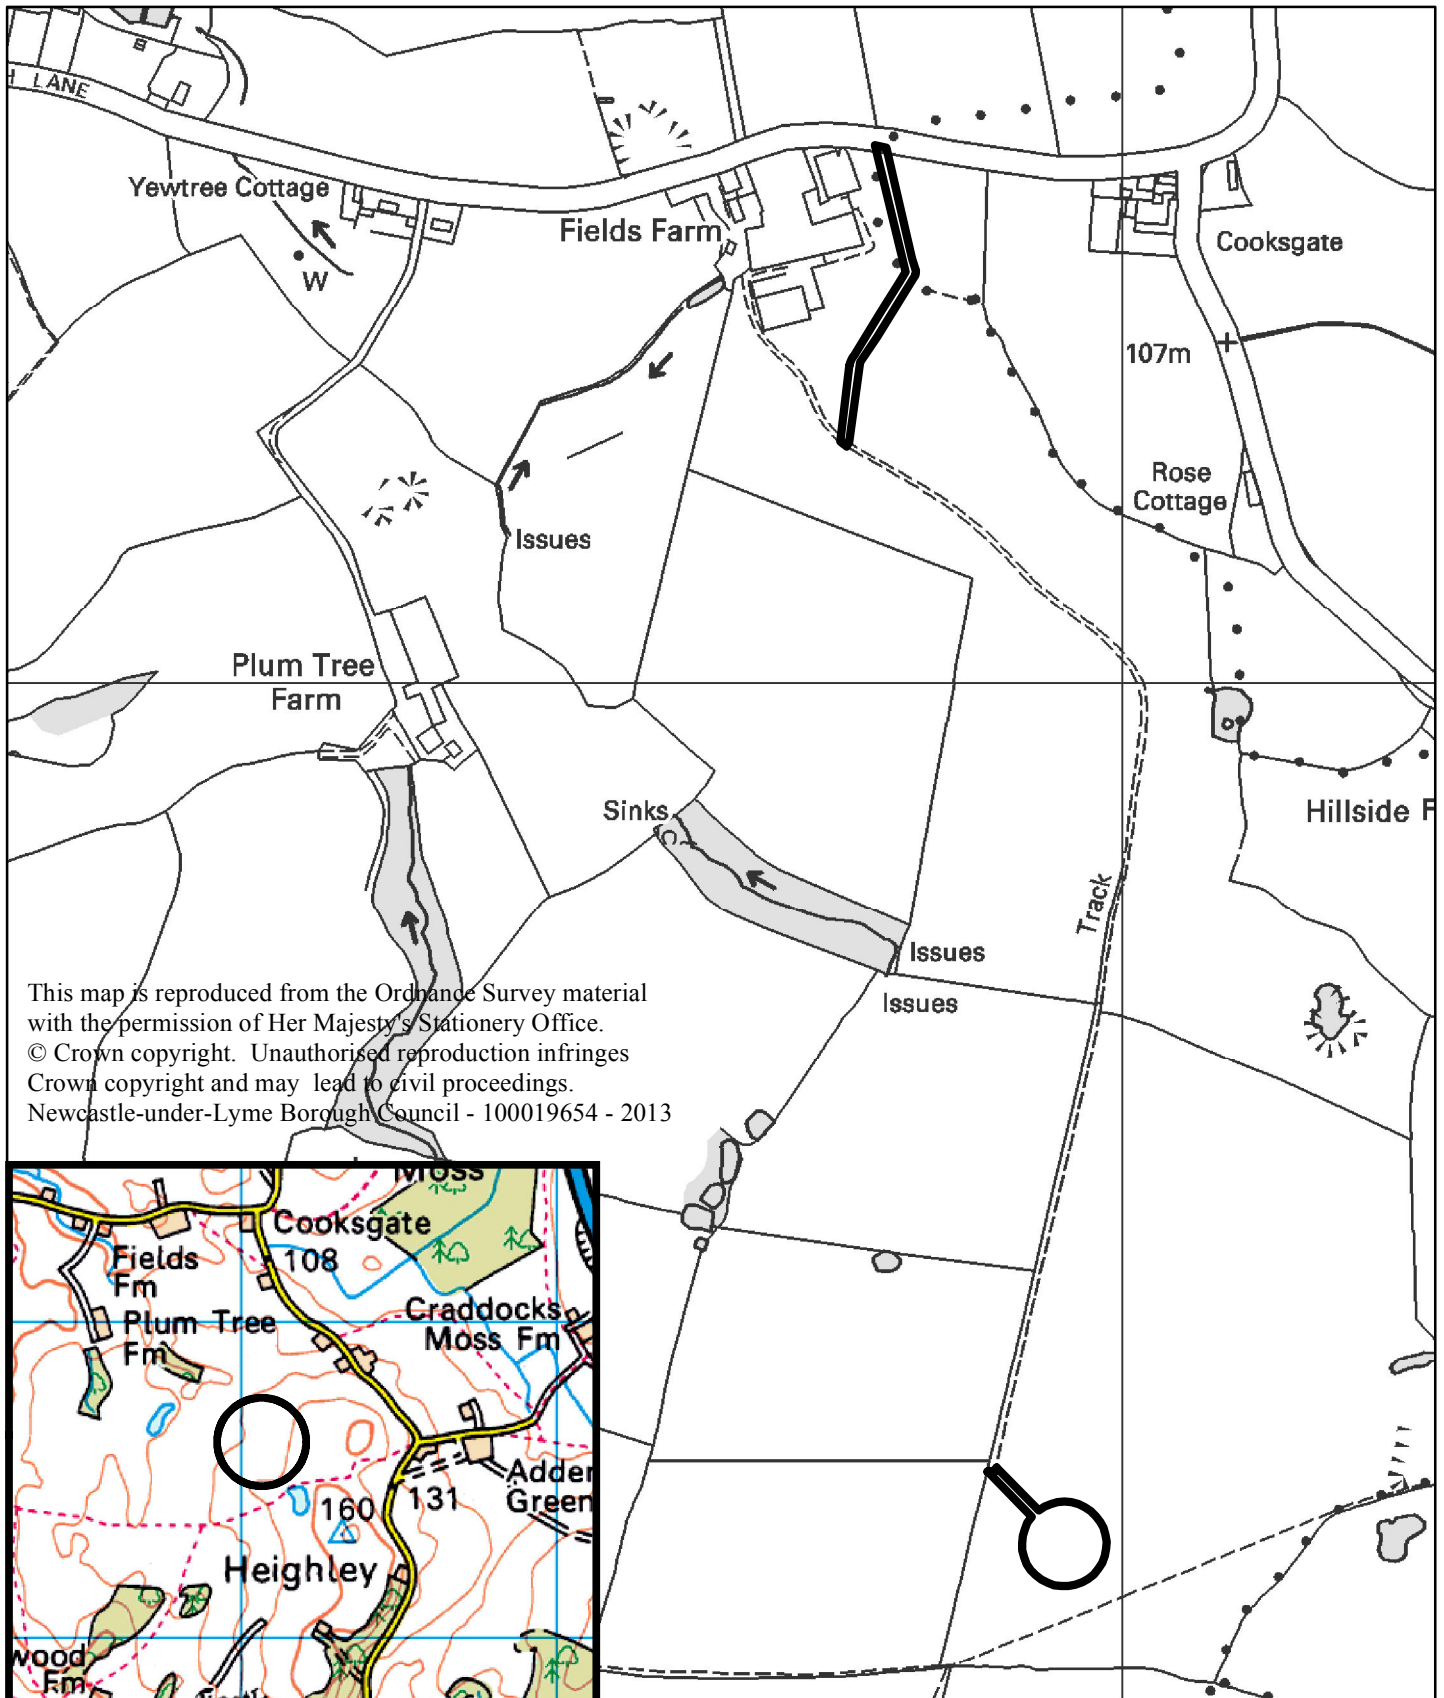

Land S of Field Farm, Church Lane, Betley
14/00636/FUL

This map is reproduced from the Ordnance Survey material with the permission of Her Majesty's Stationery Office.
© Crown copyright. Unauthorised reproduction infringes Crown copyright and may lead to civil proceedings.
Newcastle-under-Lyme Borough Council - 100019654 - 2013